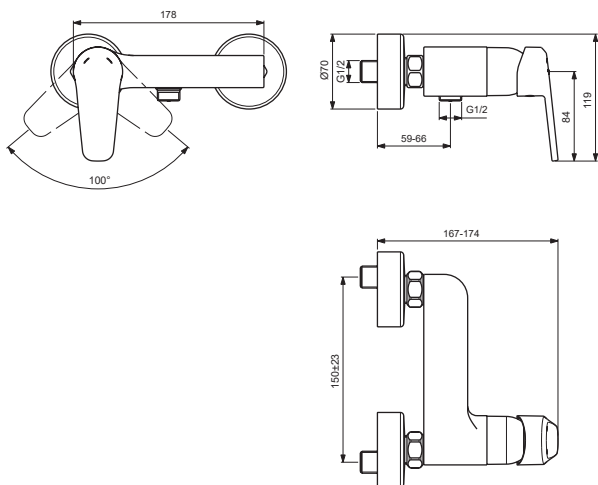

**B0971AA**

Pos.	Signify	Spare parts-Nr.	Quantity	Pos.	Signify	Spare parts-Nr.	Quantity
1	Lever,w/logo-compl.	B961279AA	1 Pcs.	15	Non return valve	B961346NU	1 Pcs.
2	Screw M5x8		1 Pcs.	16	S-connections		2 Pcs.
3	Cap decorative	B960473AA	1 Pcs.	17	Escutcheon	B960242AA	1 Pcs.
4	Rosette	B961229AA	1 Pcs.	18	Fiber ring Ø24x15x2		2 Pcs.
5	Screw M4.2x1.5	B961230NU	1 Pcs.	19	Nipple M19x1.5LH		2 Pcs.
6	O-Ring Ø39.1x1.3		1 Pcs.	20	O-Ring Ø15.6x1.78		2 Pcs.
7	Cartridge Ø35mm	B961477NU	1 Pcs.	21	Coupling nut		2 Pcs.
8	O-Ring Ø34x2		1 Pcs.				
9	Manifold	B961541NU	1 Set				
10	O-Ring Ø27.6x2.4		1 Pcs.				
11	O-Ring Ø11x2.5		1 Pcs.				
12	Body shower		1 Pcs.				
13	O-Ring Ø18.2x1.7	B960270NU	2 Pcs.				
14	Nipple M2.2x1-G1/2	B964675AA	1 Pcs.				