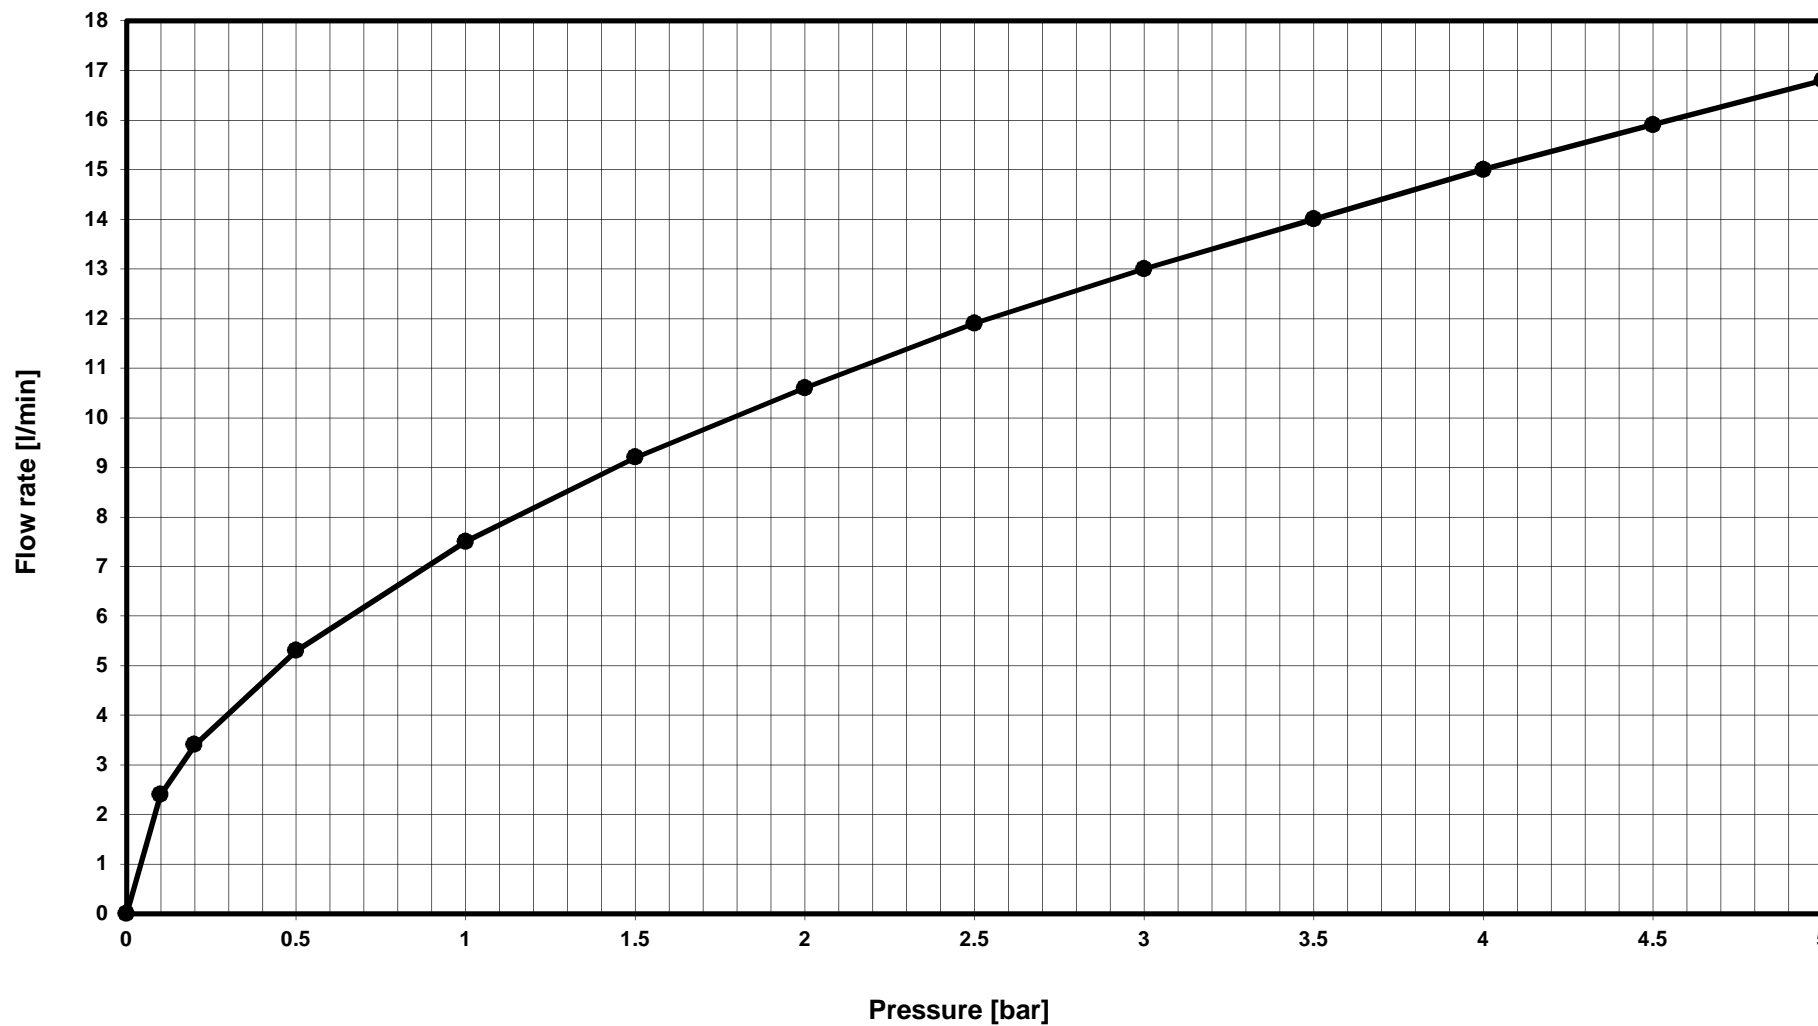

Ideal Standard

B1923AA - SEVA NEXT SHR MXR EXPSD CHROME

B1924AA - SEVA NEXT SHR MXR EXPSD CHROME & KIT

—●— Mixed water - series