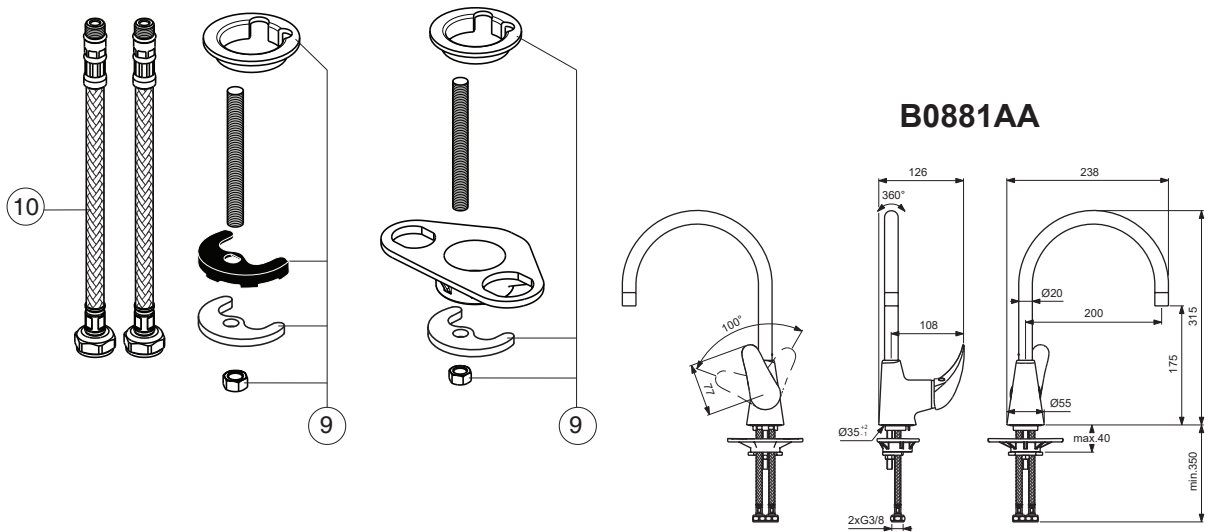

B0880AA

B0881AA

Pos.	Signify	Spare parts-Nr.	Quantity	Pos.	Signify	Spare parts-Nr.	Quantity
1	Lever w/logo	B961203AA	1 Pcs.				
2	Indicator cap	B964696NU	1 Pcs.				
3	Cap	B964697AA	1 Pcs.				
4	Screw M37x1.5	B964698NU	1 Pcs.				
5	Cartridge Ø35mm	B961477NU	1 Pcs.				
6	Tub.spout R100mm	B960851AA	1 Pcs.				
6a	Tub.spout R200mm	B960385AA	1 Pcs.				
7	Aerator M18x1	F960181AA	1 Pcs.				
8	Sealing set for tub.spout	B960839NU	1 Set				
9	Fixation kit	B964894NU	1 Set				
10	Fl.pexhose G3/8 M10x1-L445mm	B960535NU	1 Pcs.				

B0880AA

B0881AA

Pos.	Signify	Spare parts-Nr.	Quantity	Pos.	Signify	Spare parts-Nr.	Quantity
1	Lever w/logo	B961203AA	1 Pcs.	13	Flex hose G3/8	B960535NU	1 Pcs.
2	Screw M5x8		1 Pcs.		M10x1C/8x12/L400		
3	Indicator cap	B964696NU	1 Pcs.				
4	Cap	B964697AA	1 Pcs.				
5	Screw M37x1.5	B964698NU	1 Pcs.				
6	Cartridge Ø35mm	B961477NU	1 Pcs.				
7	Body kitchen		1 Pcs.				
8	Tub.spout R100mm	B960851AA	1 Pcs.				
8a	Tub.spout R200mm	B960385AA	1 Pcs.				
9	Aerator M18x1	F960181AA	1 Pcs.				
10	Sealing set for tub.spout	B960839NU	1 Set				
11	Fixation kit	B964894NU	1 Set				
12	U plate support bracket fixing kit		1 Pcs.				

Pos.	Signify	Spare parts-Nr.	Quantity	Pos.	Signify	Spare parts-Nr.	Quantity
1	Lever w/logo	B961203AA	1 Pcs.				
2	Indicator cap	B964696NU	1 Pcs.				
3	Cap	B964697AA	1 Pcs.				
4	Screw M37x1.5	B964698NU	1 Pcs.				
5	Cartridge Ø35mm	B961477NU	1 Pcs.				
6	Tub.spout R100mm	B960851AA	1 Pcs.				
6a	Tub.spout R200mm	B960385AA	1 Pcs.				
7	Aerator M18x1	F960181AA	1 Pcs.				
8	Sealing set for tub.spout	B960839NU*	1 Set				
9	Fixation kit	B964894NU	1 Set				
10	Fl.pexhose G3/8 M10x1-L445mm	B960535NU	1 Pcs.				