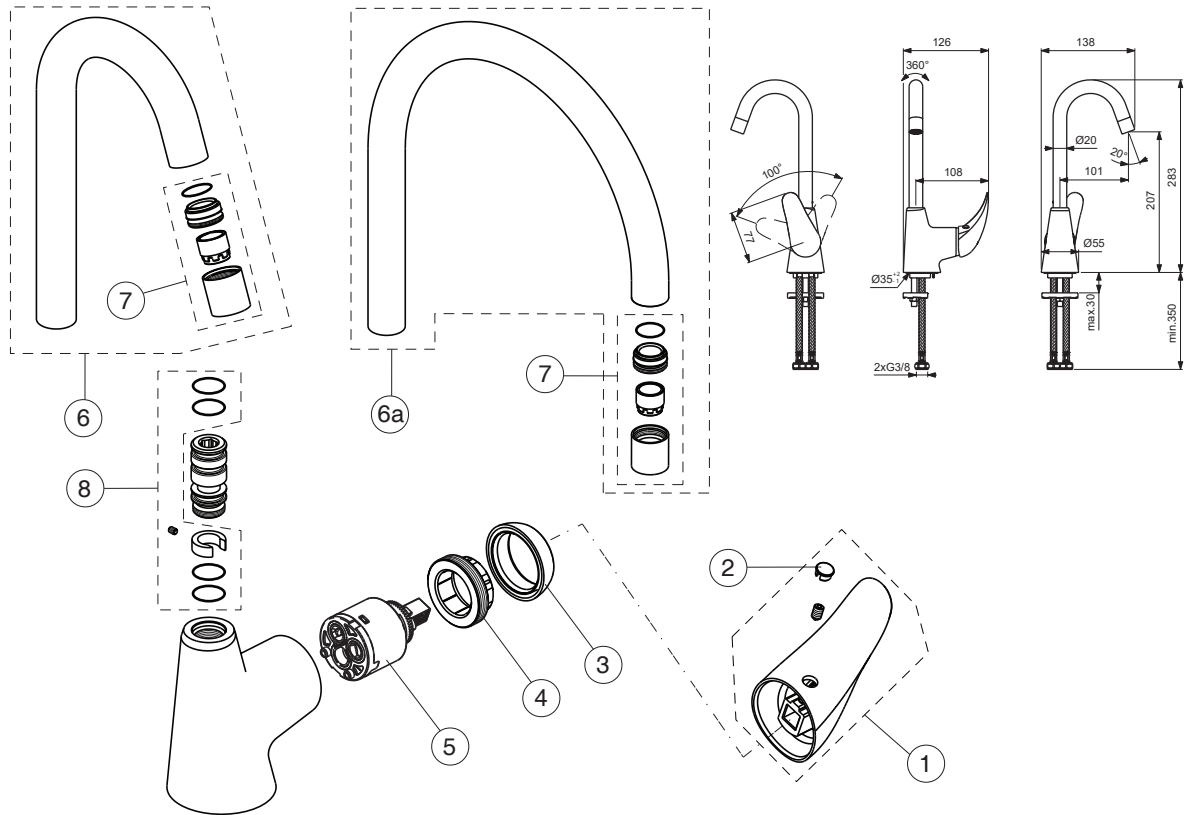

B0880AA

B0881AA

Pos.	Signify	Spare parts-Nr.	Quantity	Pos.	Signify	Spare parts-Nr.	Quantity
1	Lever w/logo	B961203AA	1 Pcs.				
2	Indicator cap	B964696NU	1 Pcs.				
3	Cap	B964697AA	1 Pcs.				
4	Screw M37x1.5	B964698NU	1 Pcs.				
5	Cartridge Ø35mm	B961477NU	1 Pcs.				
6	Tub.spout R100mm	B960851AA	1 Pcs.				
6a	Tub.spout R200mm	B960385AA	1 Pcs.				
7	Aerator M18x1	F960181AA	1 Pcs.				
8	Sealing set for tub.spout	B960839NU	1 Set				
9	Fixation kit	B964894NU	1 Set				
10	Fl.pexhose G3/8 M10x1-L445mm	B960535NU	1 Pcs.				

B0880AA

B0881AA

Pos.	Signify	Spare parts-Nr.	Quantity	Pos.	Signify	Spare parts-Nr.	Quantity
1	Lever w/logo	B961203AA	1 Pcs.	13	Flex hose G3/8	B960535NU	1 Pcs.
2	Screw M5x8		1 Pcs.		M10x1C/8x12/L400		
3	Indicator cap	B964696NU	1 Pcs.				
4	Cap	B964697AA	1 Pcs.				
5	Screw M37x1.5	B964698NU	1 Pcs.				
6	Cartridge Ø35mm	B961477NU	1 Pcs.				
7	Body kitchen		1 Pcs.				
8	Tub.spout R100mm	B960851AA	1 Pcs.				
8a	Tub.spout R200mm	B960385AA	1 Pcs.				
9	Aerator M18x1	F960181AA	1 Pcs.				
10	Sealing set for tub.spout	B960839NU	1 Set				
11	Fixation kit	B964894NU	1 Set				
12	U plate support bracket fixing kit		1 Pcs.				

Pos.	Signify	Spare parts-Nr.	Quantity	Pos.	Signify	Spare parts-Nr.	Quantity
1	Lever w/logo	B961203AA	1 Pcs.				
2	Indicator cap	B964696NU	1 Pcs.				
3	Cap	B964697AA	1 Pcs.				
4	Screw M37x1.5	B964698NU	1 Pcs.				
5	Cartridge Ø35mm	B961477NU	1 Pcs.				
6	Tub.spout R100mm	B960851AA	1 Pcs.				
6a	Tub.spout R200mm	B960385AA	1 Pcs.				
7	Aerator M18x1	F960181AA	1 Pcs.				
8	Sealing set for tub.spout	B960839NU*	1 Set				
9	Fixation kit	B964894NU	1 Set				
10	Fl.pexhose G3/8 M10x1-L445mm	B960535NU	1 Pcs.				

*Universal set (not all parts needed)