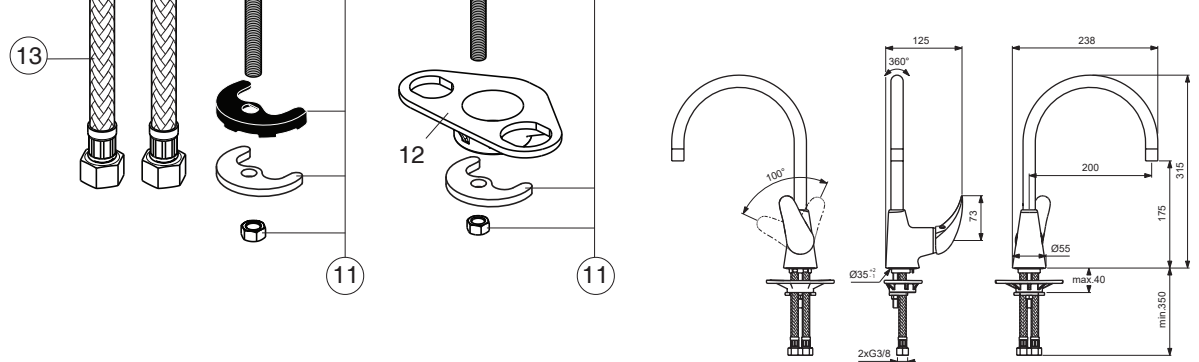

B0880AA

B0881AA

Pos.	Signify	Spare parts-Nr.	Quantity	Pos.	Signify	Spare parts-Nr.	Quantity
1	Lever w/logo	B961203AA	1 Pcs.				
2	Indicator cap	B964696NU	1 Pcs.				
3	Cap	B964697AA	1 Pcs.				
4	Screw M37x1.5	B964698NU	1 Pcs.				
5	Cartridge Ø35mm	B961477NU	1 Pcs.				
6	Tub.spout R100mm	B960851AA	1 Pcs.				
6a	Tub.spout R200mm	B960385AA	1 Pcs.				
7	Aerator M18x1	F960181AA	1 Pcs.				
8	Sealing set for tub.spout	B960839NU	1 Set				
9	Fixation kit	B964894NU	1 Set				
10	Fl.pexhose G3/8 M10x1-L445mm	B960535NU	1 Pcs.				

B0880AA

B0881AA

Pos.	Signify	Spare parts-Nr.	Quantity	Pos.	Signify	Spare parts-Nr.	Quantity
1	Lever w/logo	B961203AA	1 Pcs.	13	Flex hose G3/8	B960535NU	1 Pcs.
2	Screw M5x8		1 Pcs.		M10x1C/8x12/L400		
3	Indicator cap	B964696NU	1 Pcs.				
4	Cap	B964697AA	1 Pcs.				
5	Screw M37x1.5	B964698NU	1 Pcs.				
6	Cartridge Ø35mm	B961477NU	1 Pcs.				
7	Body kitchen		1 Pcs.				
8	Tub.spout R100mm	B960851AA	1 Pcs.				
8a	Tub.spout R200mm	B960385AA	1 Pcs.				
9	Aerator M18x1	F960181AA	1 Pcs.				
10	Sealing set for tub.spout	B960839NU	1 Set				
11	Fixation kit	B964894NU	1 Set				
12	U plate support bracket fixing kit		1 Pcs.				

Pos.	Signify	Spare parts-Nr.	Quantity	Pos.	Signify	Spare parts-Nr.	Quantity
1	Lever w/logo	B961203AA	1 Pcs.				
2	Indicator cap	B964696NU	1 Pcs.				
3	Cap	B964697AA	1 Pcs.				
4	Screw M37x1.5	B964698NU	1 Pcs.				
5	Cartridge Ø35mm	B961477NU	1 Pcs.				
6	Tub.spout R100mm	B960851AA	1 Pcs.				
6a	Tub.spout R200mm	B960385AA	1 Pcs.				
7	Aerator M18x1	F960181AA	1 Pcs.				
8	Sealing set for tub.spout	B960839NU*	1 Set				
9	Fixation kit	B964894NU	1 Set				
10	Fl.pexhose G3/8 M10x1-L445mm	B960535NU	1 Pcs.				