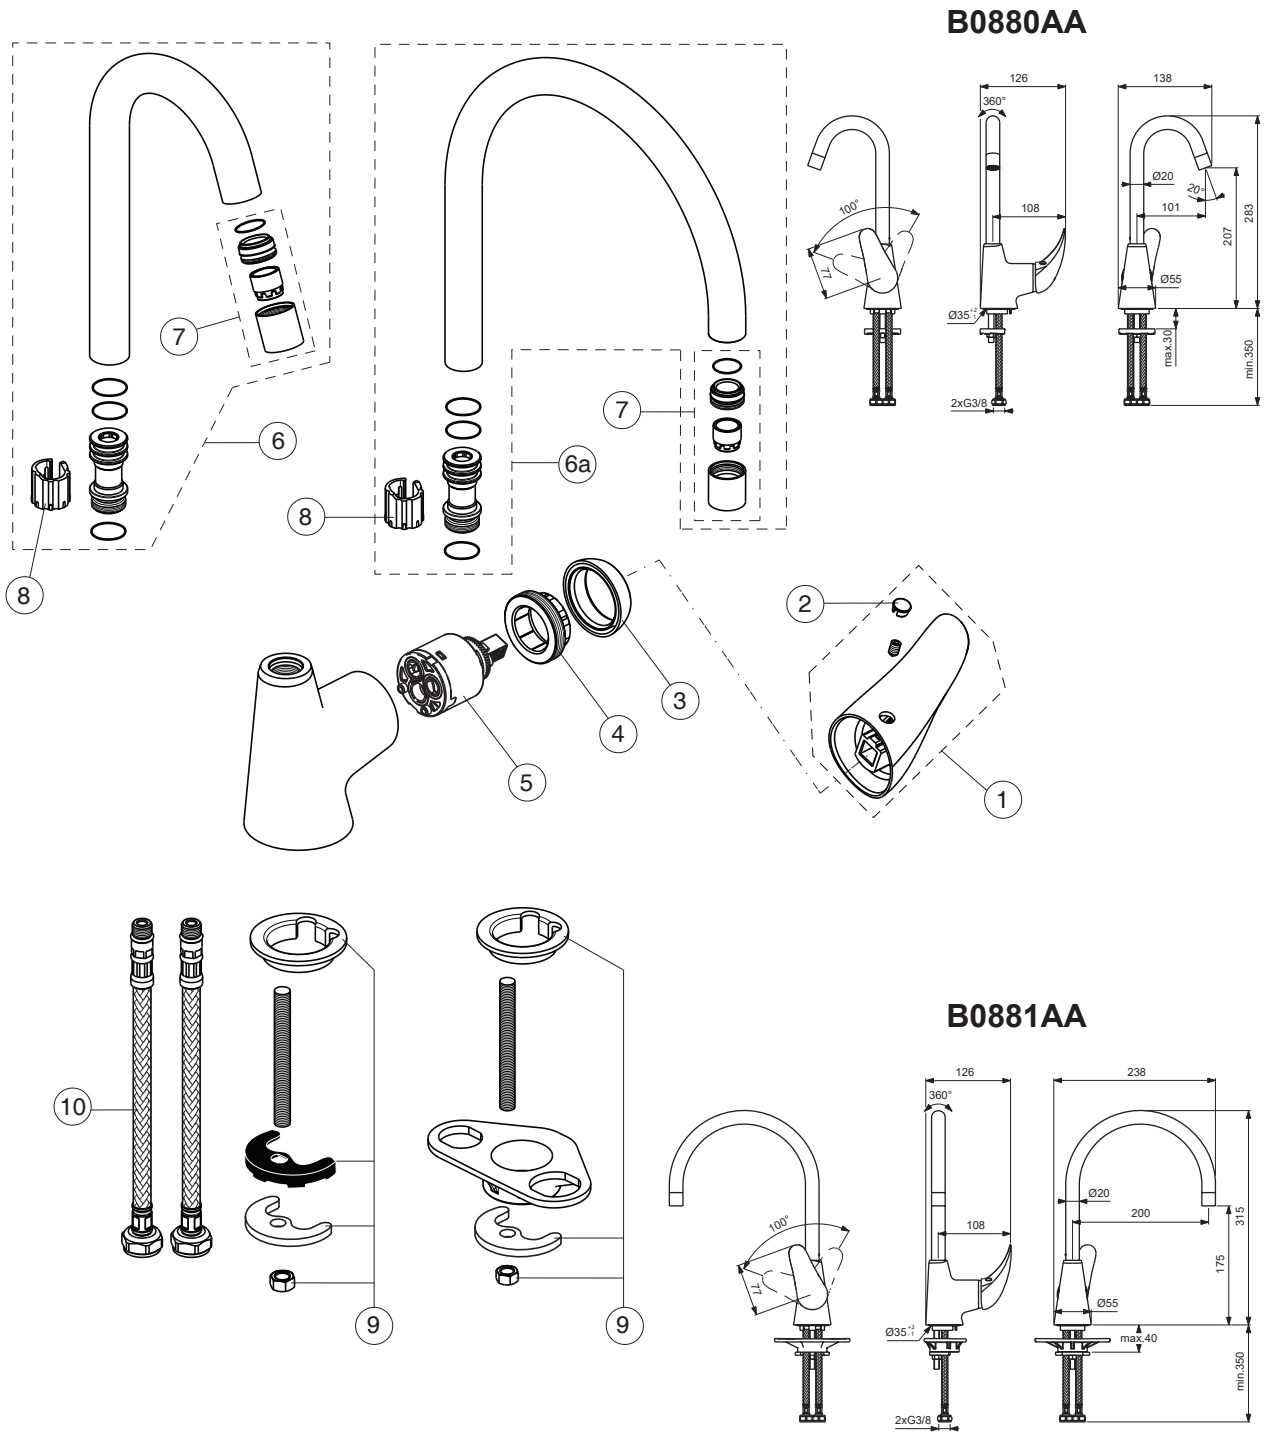

B0880AA

B0881AA

Pos.	Signify	Spare parts-Nr.	Quantity	Pos.	Signify	Spare parts-Nr.	Quantity
1	Lever w/logo	B961203AA	1 Pcs.				
2	Indicator cap	B964696NU	1 Pcs.				
3	Cap	B964697AA	1 Pcs.				
4	Screw M37x1.5	B964698NU	1 Pcs.				
5	Cartridge Ø35mm	B961477NU	1 Pcs.				
6	Tub.spout R100mm	B960851AA	1 Pcs.				
6a	Tub.spout R200mm	B960385AA	1 Pcs.				
7	Aerator M18x1	F960181AA	1 Pcs.				
8	Sealing set for tub.spout	B960839NU	1 Set				
9	Fixation kit	B964894NU	1 Set				
10	Fl.pexhose G3/8 M10x1-L445mm	B960535NU	1 Pcs.				

B0880AA

B0881AA

Pos.	Signify	Spare parts-Nr.	Quantity	Pos.	Signify	Spare parts-Nr.	Quantity
1	Lever w/logo	B961203AA	1 Pcs.	13	Flex hose G3/8	B960535NU	1 Pcs.
2	Screw M5x8		1 Pcs.		M10x1C/8x12/L400		
3	Indicator cap	B964696NU	1 Pcs.				
4	Cap	B964697AA	1 Pcs.				
5	Screw M37x1.5	B964698NU	1 Pcs.				
6	Cartridge Ø35mm	B961477NU	1 Pcs.				
7	Body kitchen		1 Pcs.				
8	Tub.spout R100mm	B960851AA	1 Pcs.				
8a	Tub.spout R200mm	B960385AA	1 Pcs.				
9	Aerator M18x1	F960181AA	1 Pcs.				
10	Sealing set for tub.spout	B960839NU	1 Set				
11	Fixation kit	B964894NU	1 Set				
12	U plate support bracket fixing kit		1 Pcs.				

Pos.	Signify	Spare parts-Nr.	Quantity	Pos.	Signify	Spare parts-Nr.	Quantity
1	Lever w/logo	B961203AA	1 Pcs.				
2	Indicator cap	B964696NU	1 Pcs.				
3	Cap	B964697AA	1 Pcs.				
4	Screw M37x1.5	B964698NU	1 Pcs.				
5	Cartridge Ø35mm	B961477NU	1 Pcs.				
6	Tub.spout R100mm	B960851AA	1 Pcs.				
6a	Tub.spout R200mm	B960385AA	1 Pcs.				
7	Aerator M18x1	F960181AA	1 Pcs.				
8	Sealing set for tub.spout	B960839NU*	1 Set				
9	Fixation kit	B964894NU	1 Set				
10	Fl.pexhose G3/8 M10x1-L445mm	B960535NU	1 Pcs.				

*Universal set (not all parts needed)