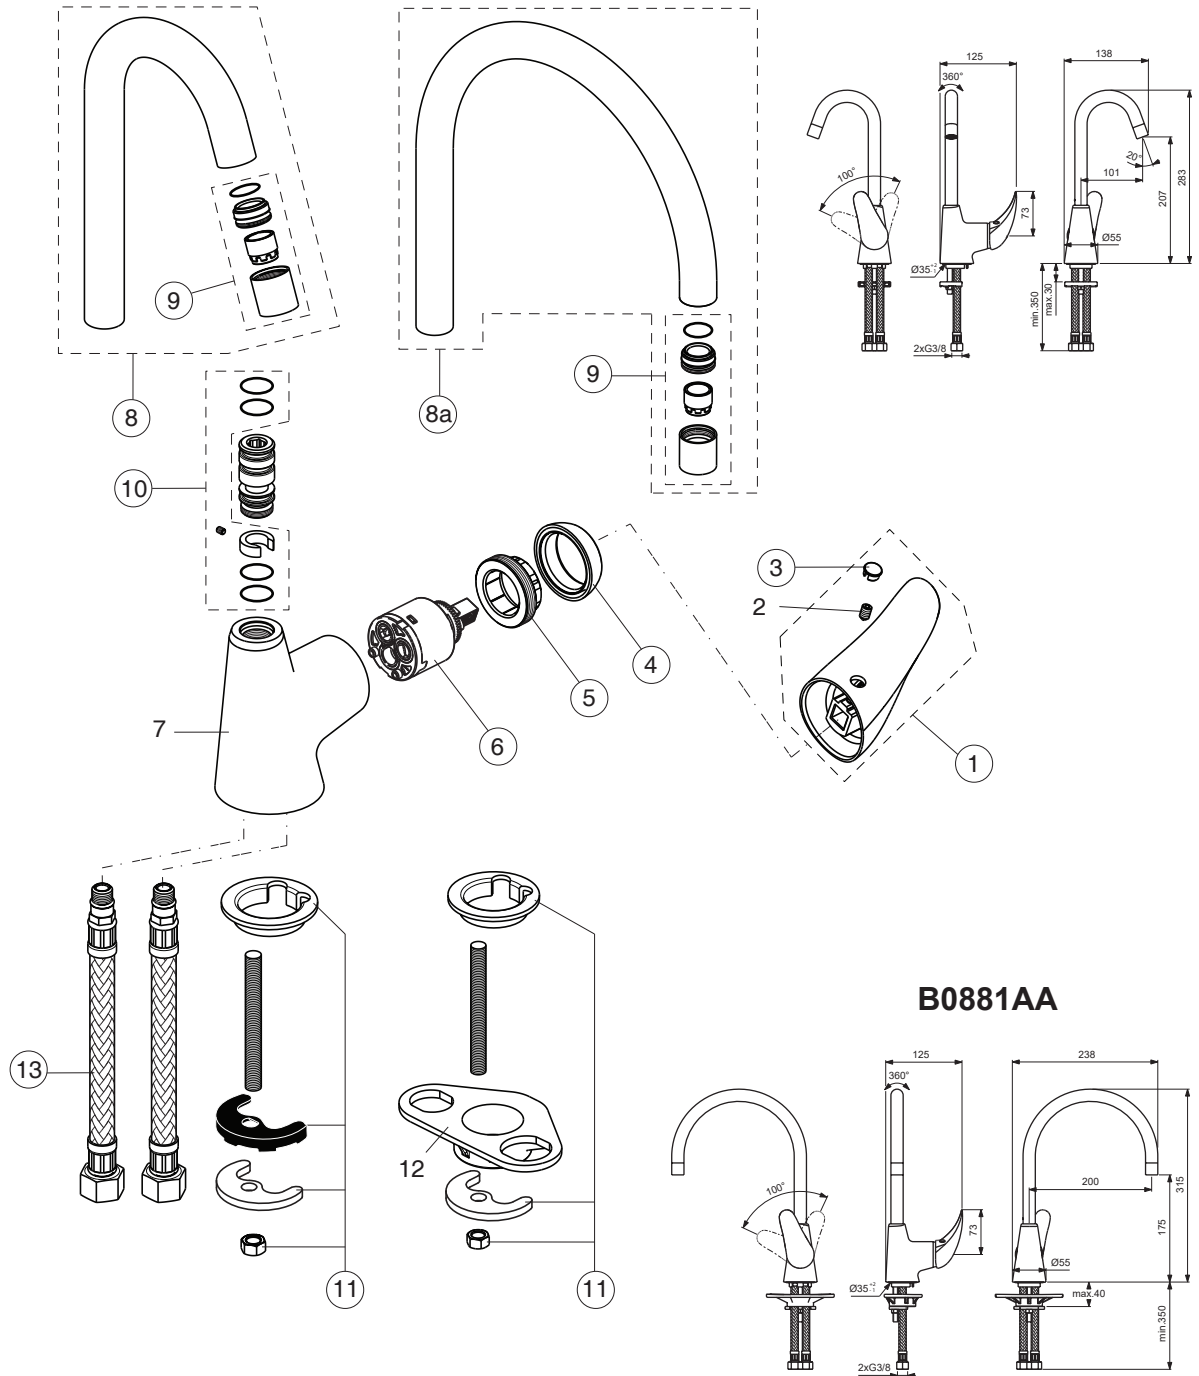

B0880AA

B0881AA

Pos.	Signify	Spare parts-Nr.	Quantity	Pos.	Signify	Spare parts-Nr.	Quantity
1	Lever w/logo	B961203AA	1 Pcs.				
2	Indicator cap	B964696NU	1 Pcs.				
3	Cap	B964697AA	1 Pcs.				
4	Screw M37x1.5	B964698NU	1 Pcs.				
5	Cartridge Ø35mm	B961477NU	1 Pcs.				
6	Tub.spout R100mm	B960851AA	1 Pcs.				
6a	Tub.spout R200mm	B960385AA	1 Pcs.				
7	Aerator M18x1	F960181AA	1 Pcs.				
8	Sealing set for tub.spout	B960839NU	1 Set				
9	Fixation kit	B964894NU	1 Set				
10	Fl.pexhose G3/8 M10x1-L445mm	B960535NU	1 Pcs.				

B0880AA

B0881AA

Pos.	Signify	Spare parts-Nr.	Quantity	Pos.	Signify	Spare parts-Nr.	Quantity
1	Lever w/logo	B961203AA	1 Pcs.	13	Flex hose G3/8	B960535NU	1 Pcs.
2	Screw M5x8		1 Pcs.		M10x1C/8x12/L400		
3	Indicator cap	B964696NU	1 Pcs.				
4	Cap	B964697AA	1 Pcs.				
5	Screw M37x1.5	B964698NU	1 Pcs.				
6	Cartridge Ø35mm	B961477NU	1 Pcs.				
7	Body kitchen		1 Pcs.				
8	Tub.spout R100mm	B960851AA	1 Pcs.				
8a	Tub.spout R200mm	B960385AA	1 Pcs.				
9	Aerator M18x1	F960181AA	1 Pcs.				
10	Sealing set for tub.spout	B960839NU	1 Set				
11	Fixation kit	B964894NU	1 Set				
12	U plate support bracket fixing kit		1 Pcs.				

Pos.	Signify	Spare parts-Nr.	Quantity	Pos.	Signify	Spare parts-Nr.	Quantity
1	Lever w/logo	B961203AA	1 Pcs.				
2	Indicator cap	B964696NU	1 Pcs.				
3	Cap	B964697AA	1 Pcs.				
4	Screw M37x1.5	B964698NU	1 Pcs.				
5	Cartridge Ø35mm	B961477NU	1 Pcs.				
6	Tub.spout R100mm	B960851AA	1 Pcs.				
6a	Tub.spout R200mm	B960385AA	1 Pcs.				
7	Aerator M18x1	F960181AA	1 Pcs.				
8	Sealing set for tub.spout	B960839NU*	1 Set				
9	Fixation kit	B964894NU	1 Set				
10	Fl.pexhose G3/8 M10x1-L445mm	B960535NU	1 Pcs.				

*Universal set (not all parts needed)