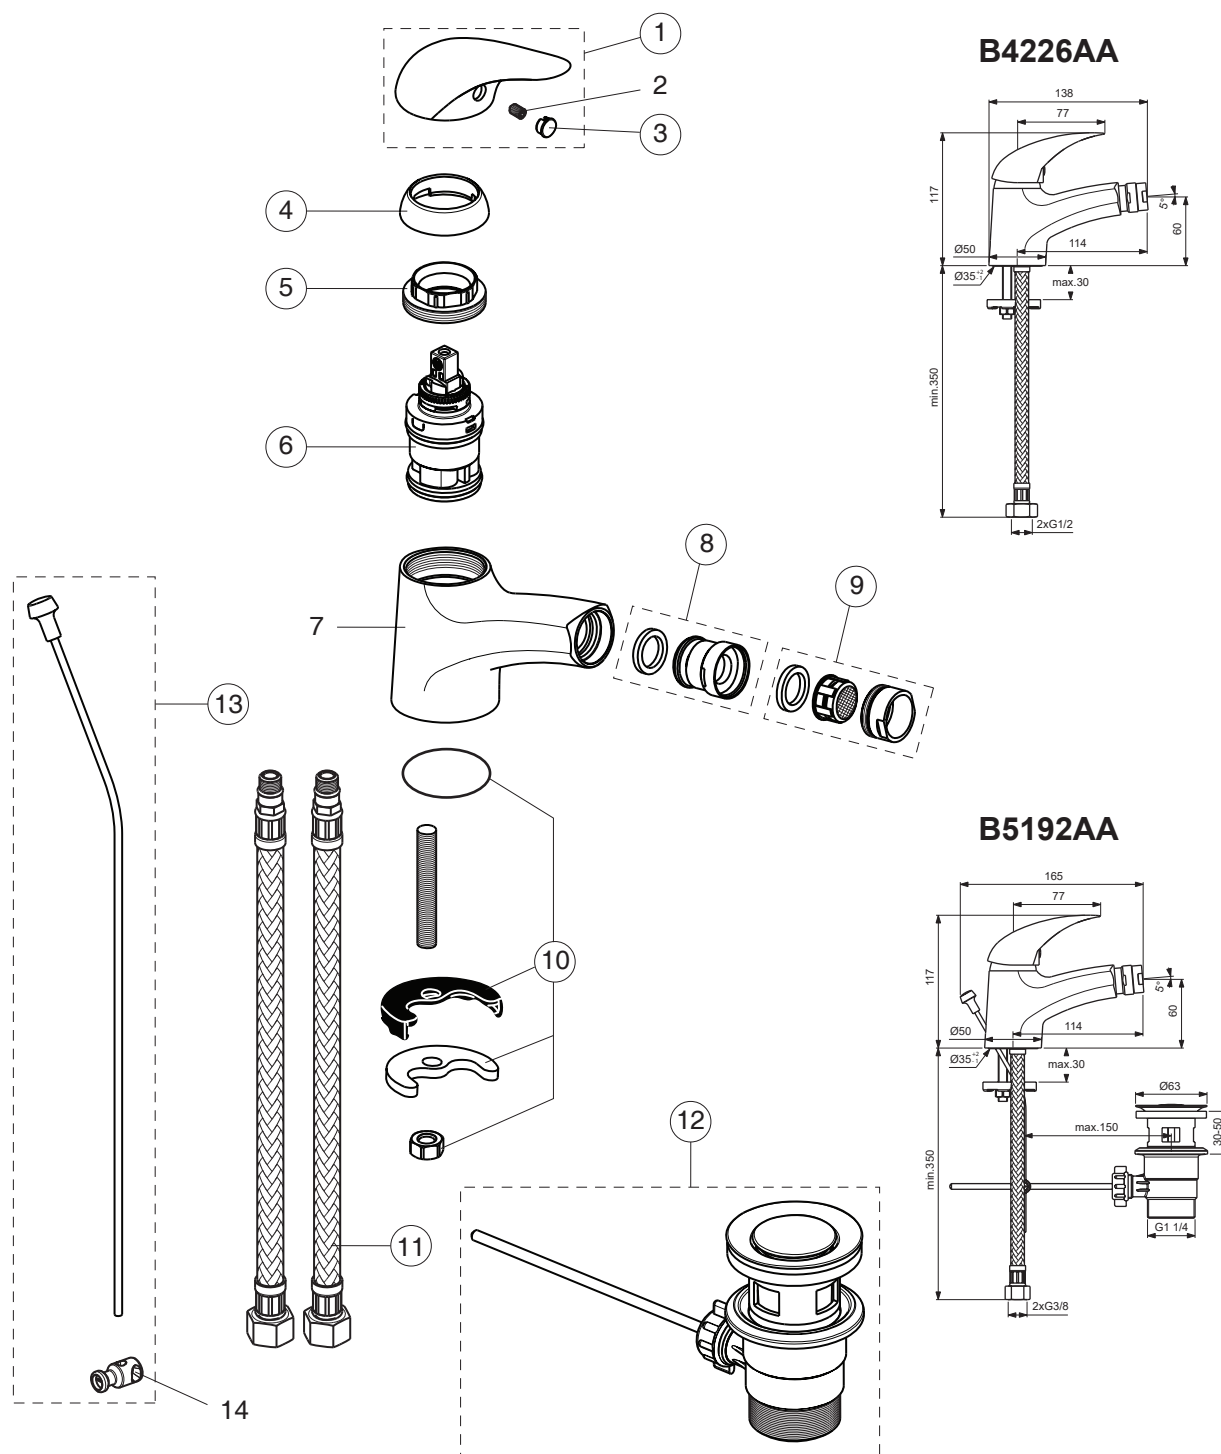

ORION

Pos.	Signify	Spare parts-Nr.	Quantity	Pos.	Signify	Spare parts-Nr.	Quantity
1	Lever w/logo	B960338AA	1 Pcs.	12	Pop-up waste-plastic	B961096NU	1 Pcs.
2	Screw M5x8		1 Pcs.	13	Pull-up rod-compl.	B964703AA	1 Pcs.
3	Indicator cap	B964696NU	1 Pcs.	14	Pop up waste shackle		1 Pcs.
4	Cap	B964697AA	1 Pcs.				
5	Screw M38x1.5	B961474NU	1 Pcs.				
6	Cartridge Ø35mm	B961475NU	1 Pcs.				
7	Body bidet		1 Pcs.				
8	Ball joint M24x1	A960063AA	1 Pcs.				
9	Perlator M24x1-A	B964943AA	1 Pcs.				
10	Fixation set	B964701NU	1 Pcs.				
11	Flex hose G3/8 M10x1/8x12/L400 Flex hose G1/2 M10x1/8x12/L400	B960535NU B960413NU	1 Pcs. 1 Pcs. (for B4226AA)				