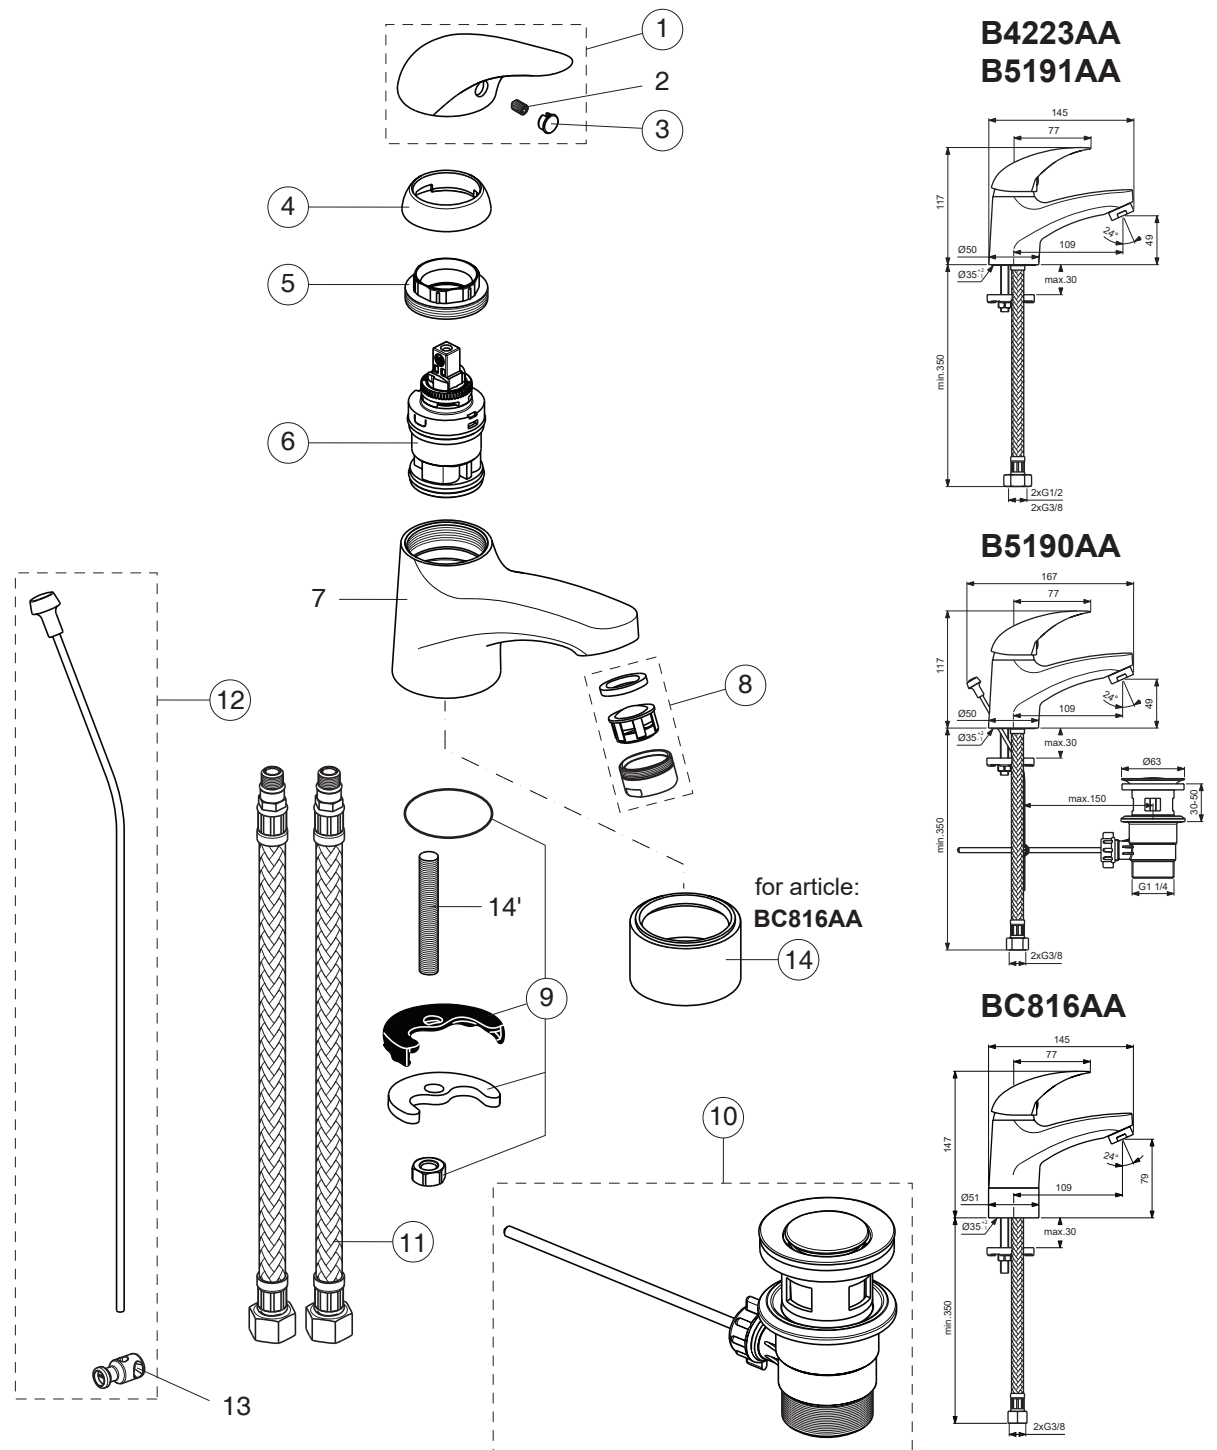

Pos.	Signify	Spare parts-Nr.	Quantity	Pos.	Signify	Spare parts-Nr.	Quantity
1	Lever w/logo	B960338AA	1 Pcs.				
2	Indicator cap	B964696NU	1 Pcs.				
3	Cap	B964697AA	1 Pcs.				
4	Screw M38x1.5	B961474NU	1 Pcs.				
5	Cartridge Ø35mm	B961475NU	1 Pcs.				
6	Perlator M24x1-A	B964943AA	1 Pcs.				
7	Fixation set	B964701NU	1 Pcs.				
8	Pop-up waste-plastic	B961096NU	1 Pcs.				
9	Fl.pexhose G3/8 M10x1-L445mm	B960535NU	1 Pcs.				
10	Pull-up rod-compl.	B964703AA	1 Pcs.				
11+11'	Rosette decorative	B961108AA	1 Pcs.				

Pos.	Signify	Spare parts-Nr.	Quantity	Pos.	Signify	Spare parts-Nr.	Quantity
1	Lever w/logo	B960338AA	1 Pcs.	12	Pull-up rod-compl.	B964703AA	1 Pcs.
2	Screw M5x8		1 Pcs.	13	Pop up waste shackle		1 Pcs.
3	Indicator cap	B964696NU	1 Pcs.	14+14'	Rosette decorative	B961108AA	1 Pcs.
4	Cap	B964697AA	1 Pcs.				
5	Screw M38x1.5	B961474NU	1 Pcs.				
6	Cartridge Ø35mm	B961475NU	1 Pcs.				
7	Body basin		1 Pcs.				
8	Perlator M24x1-A	B964943AA	1 Pcs.				
9	Fixation set	B964701NU	1 Pcs.				
10	Pop-up waste-plastic	B961096NU	1 Pcs.				
11	Flex hose G3/8 M10x1/8x12/L400	B960535NU	1 Pcs.				
	Flex hose G1/2 M10x1/8x12/L400	B960413NU	1 Pcs. (for B4223AA)				