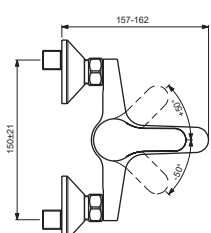

SCORPIO

Vidima

BC168AA

BC818AA

Pos.	Signify	Spare parts-Nr.	Quantity	Pos.	Signify	Spare parts-Nr.	Quantity
1	Lever,w/logo-set	B961483AA	1 Pcs.	15	Rosette	A963489AA	1 Pcs.
2	Screw M5x8		1 Pcs.	16	Fiber ring		2 Pcs.
3	Indicator cap	B964696NU	1 Pcs.	17	Nipple M19x1.5LH		2 Pcs.
4	Rosette	B961229AA	1 Pcs.	18	O-Ring Ø15.6x1.78		2 Pcs.
5	Screw M42x1.5	B961230NU	1 Pcs.	19	Coupling nut		2 Pcs.
6	O-Ring Ø39.1x1.3		1 Pcs.	20	Shower hose L1500mm	B964952AA	1 Pcs.
7	Cartridge Ø35mm	B961477NU	1 Pcs.	21	Sliding bar holder	B964958AA	1 Pcs.
8	Body bath/shower		1 Pcs.	22	Pipe-sliding bar		1 Pcs.
9	Pull knob for diverter	B960486AA	1 Pcs.	23	Shower 70mm,1F	B9391AA	1 Pcs.
10	Perlator M24x1-D	A960537AA	1 Pcs.				
11	Diverter automatic	B960167AA	1 Pcs.				
12	Rv-patrone	A960944NU	2 Pcs.				
13	S-connection-compl.		1 Pcs.				
14	S-connector G3/4		2 Pcs.				