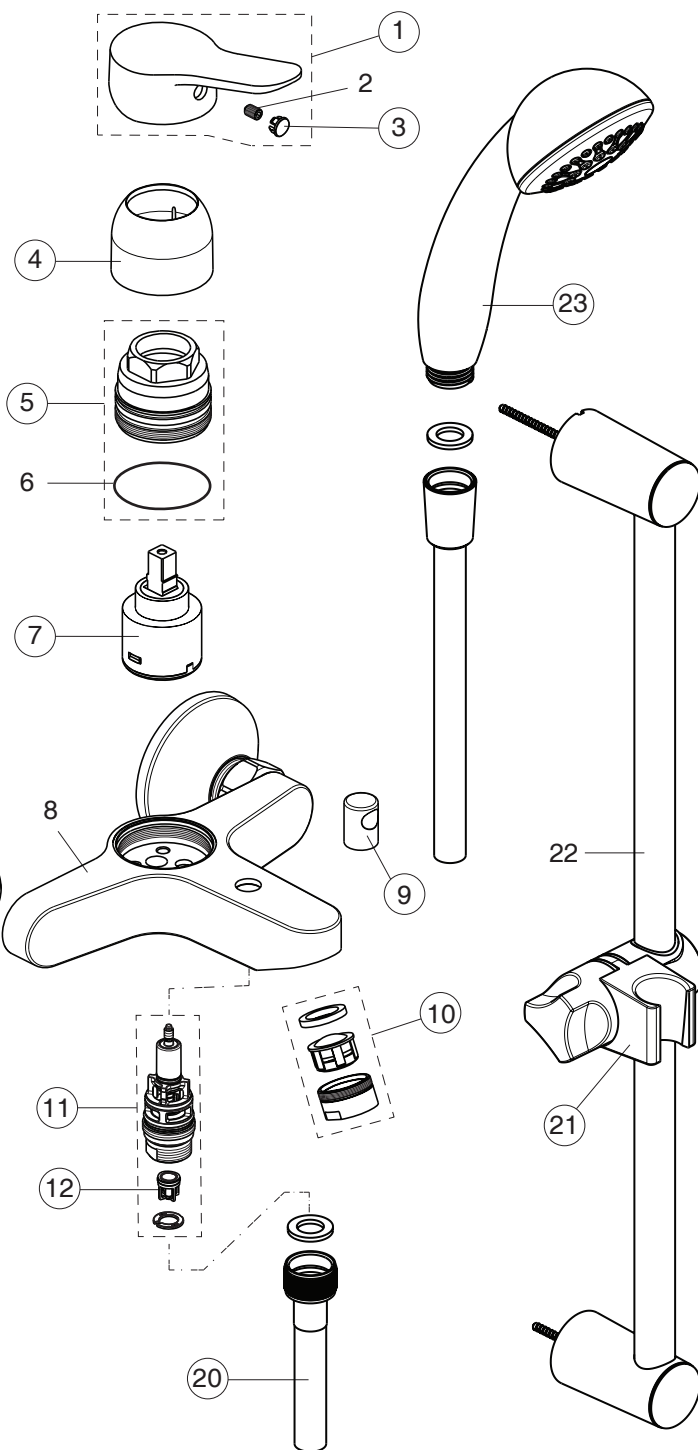

SCORPIO

Vidima

BC168AA

BC818AA

Pos.	Signify	Spare parts-Nr.	Quantity	Pos.	Signify	Spare parts-Nr.	Quantity
1	Lever,w/logo-set	B961483AA	1 Pcs.	15	Rosette	A963489AA	1 Pcs.
2	Screw M5x8		1 Pcs.	16	Fiber ring		2 Pcs.
3	Indicator cap	B964696NU	1 Pcs.	17	Nipple M19x1.5LH		2 Pcs.
4	Rosette	B961229AA	1 Pcs.	18	O-Ring Ø15.6x1.78		2 Pcs.
5	Screw M42x1.5	B961230NU	1 Pcs.	19	Coupling nut		2 Pcs.
6	O-Ring Ø39.1x1.3		1 Pcs.	20	Shower hose L1500mm	B964952AA	1 Pcs.
7	Cartridge Ø35mm	B961477NU	1 Pcs.	21	Sliding bar holder	B964958AA	1 Pcs.
8	Body bath/shower		1 Pcs.	22	Pipe-sliding bar		1 Pcs.
9	Pull knob for diverter	B960486AA	1 Pcs.	23	Shower 70mm,1F	B9391AA	1 Pcs.
10	Perlator M24x1-D	A960537AA	1 Pcs.				
11	Diverter automatic	B960167AA	1 Pcs.				
12	Rv-patrone	A960944NU	2 Pcs.				
13	S-connection-compl.		1 Pcs.				
14	S-connector G3/4		2 Pcs.				