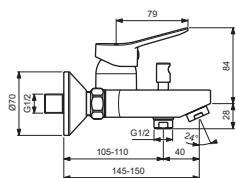

SCORPIO

Vidima

BC168AA

BC818AA

Pos.	Signify	Spare parts-Nr.	Quantity	Pos.	Signify	Spare parts-Nr.	Quantity
1	Lever,w/logo-set	B961483AA	1 Pcs.	15	Rosette	A963489AA	1 Pcs.
2	Screw M5x8		1 Pcs.	16	Fiber ring		2 Pcs.
3	Indicator cap	B964696NU	1 Pcs.	17	Nipple M19x1.5LH		2 Pcs.
4	Rosette	B961229AA	1 Pcs.	18	O-Ring Ø15.6x1.78		2 Pcs.
5	Screw M42x1.5	B961230NU	1 Pcs.	19	Coupling nut		2 Pcs.
6	O-Ring Ø39.1x1.3		1 Pcs.	20	Shower hose L1500mm	B964952AA	1 Pcs.
7	Cartridge Ø35mm	B961477NU	1 Pcs.	21	Sliding bar holder	B964958AA	1 Pcs.
8	Body bath/shower		1 Pcs.	22	Pipe-sliding bar		1 Pcs.
9	Pull knob for diverter	B960486AA	1 Pcs.	23	Shower 70mm,1F	B9391AA	1 Pcs.
10	Perlator M24x1-D	A960537AA	1 Pcs.				
11	Diverter automatic	B960167AA	1 Pcs.				
12	Rv-patrone	A960944NU	2 Pcs.				
13	S-connection-compl.		1 Pcs.				
14	S-connector G3/4		2 Pcs.				