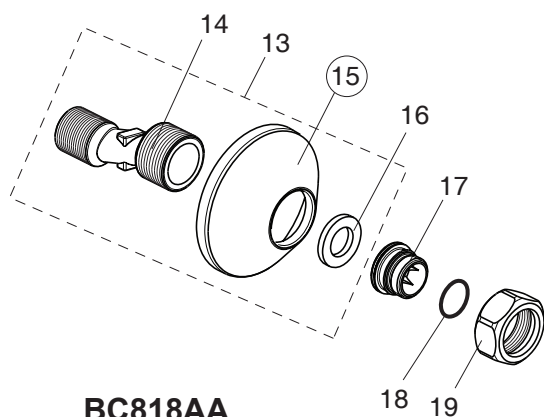

SCORPIO

Vidima

BC168AA

BC818AA

Pos.	Signify	Spare parts-Nr.	Quantity	Pos.	Signify	Spare parts-Nr.	Quantity
1	Lever,w/logo-set	B961483AA	1 Pcs.	15	Rosette	A963489AA	1 Pcs.
2	Screw M5x8		1 Pcs.	16	Fiber ring		2 Pcs.
3	Indicator cap	B964696NU	1 Pcs.	17	Nipple M19x1.5LH		2 Pcs.
4	Rosette	B961229AA	1 Pcs.	18	O-Ring Ø15.6x1.78		2 Pcs.
5	Screw M42x1.5	B961230NU	1 Pcs.	19	Coupling nut		2 Pcs.
6	O-Ring Ø39.1x1.3		1 Pcs.	20	Shower hose L1500mm	B964952AA	1 Pcs.
7	Cartridge Ø35mm	B961477NU	1 Pcs.	21	Sliding bar holder	B964958AA	1 Pcs.
8	Body bath/shower		1 Pcs.	22	Pipe-sliding bar		1 Pcs.
9	Pull knob for diverter	B960486AA	1 Pcs.	23	Shower 70mm,1F	B9391AA	1 Pcs.
10	Perlator M24x1-D	A960537AA	1 Pcs.				
11	Diverter automatic	B960167AA	1 Pcs.				
12	Rv-patrone	A960944NU	2 Pcs.				
13	S-connection-compl.		1 Pcs.				
14	S-connector G3/4		2 Pcs.				