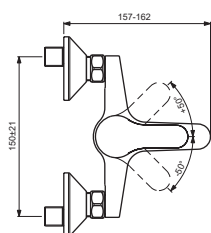

SCORPIO

Vidima

BC168AA

BC818AA

Pos.	Signify	Spare parts-Nr.	Quantity	Pos.	Signify	Spare parts-Nr.	Quantity
1	Lever,w/logo-set	B961483AA	1 Pcs.	15	Rosette	A963489AA	1 Pcs.
2	Screw M5x8		1 Pcs.	16	Fiber ring		2 Pcs.
3	Indicator cap	B964696NU	1 Pcs.	17	Nipple M19x1.5LH		2 Pcs.
4	Rosette	B961229AA	1 Pcs.	18	O-Ring Ø15.6x1.78		2 Pcs.
5	Screw M42x1.5	B961230NU	1 Pcs.	19	Coupling nut		2 Pcs.
6	O-Ring Ø39.1x1.3		1 Pcs.	20	Shower hose L1500mm	B964952AA	1 Pcs.
7	Cartridge Ø35mm	B961477NU	1 Pcs.	21	Sliding bar holder	B964958AA	1 Pcs.
8	Body bath/shower		1 Pcs.	22	Pipe-sliding bar		1 Pcs.
9	Pull knob for diverter	B960486AA	1 Pcs.	23	Shower 70mm,1F	B9391AA	1 Pcs.
10	Perlator M24x1-D	A960537AA	1 Pcs.				
11	Diverter automatic	B960167AA	1 Pcs.				
12	Rv-patrone	A960944NU	2 Pcs.				
13	S-connection-compl.		1 Pcs.				
14	S-connector G3/4		2 Pcs.				