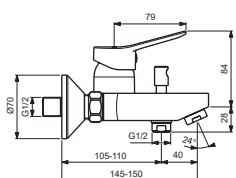

SCORPIO

Vidima

BC168AA

BC818AA

Pos.	Signify	Spare parts-Nr.	Quantity	Pos.	Signify	Spare parts-Nr.	Quantity
1	Lever,w/logo-set	B961483AA	1 Pcs.	15	Rosette	A963489AA	1 Pcs.
2	Screw M5x8		1 Pcs.	16	Fiber ring		2 Pcs.
3	Indicator cap	B964696NU	1 Pcs.	17	Nipple M19x1.5LH		2 Pcs.
4	Rosette	B961229AA	1 Pcs.	18	O-Ring Ø15.6x1.78		2 Pcs.
5	Screw M42x1.5	B961230NU	1 Pcs.	19	Coupling nut		2 Pcs.
6	O-Ring Ø39.1x1.3		1 Pcs.	20	Shower hose L1500mm	B964952AA	1 Pcs.
7	Cartridge Ø35mm	B961477NU	1 Pcs.	21	Sliding bar holder	B964958AA	1 Pcs.
8	Body bath/shower		1 Pcs.	22	Pipe-sliding bar		1 Pcs.
9	Pull knob for diverter	B960486AA	1 Pcs.	23	Shower 70mm,1F	B9391AA	1 Pcs.
10	Perlator M24x1-D	A960537AA	1 Pcs.				
11	Diverter automatic	B960167AA	1 Pcs.				
12	Rv-patrone	A960944NU	2 Pcs.				
13	S-connection-compl.		1 Pcs.				
14	S-connector G3/4		2 Pcs.				