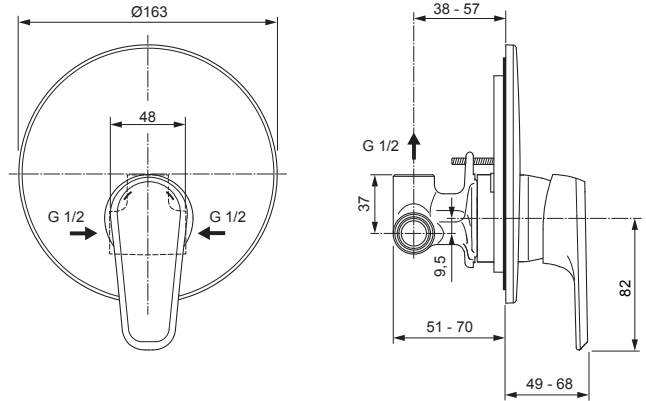

Produced from: Jan. 2018

Single lever shower mixer built-in cpl. chrome
A6998AA

Pos.	Description	Part-Number	Qty.	Pos.	Description	Part-Number	Qty.
1	Body (shower only)			11	O - ring set	A 961 649 NU*	1 Set
2	Cartridge Ø 47	A 960 500 NU	1 pcs	12	Cylindrical screw M4x30	A 960 559 NU	1 pcs
3	ECO-Kit	A 860 700 NU	1 Set	13	Escutcheon Ø 163 Shower	A 860 946 AA	1 pcs
4	Cylindrical screw	A 963 176 NU	3 pcs	14	Lever cpl. with Logo Vidima	A 861 282 AA	1 Set
5	Fixation ring	A 963 298 NU	1 pcs	15	Thread pin M5x10 DIN 915	A 963 309 NU	1 pcs
6	Plaster guard			16	Cap for handle	B 960 473 AA*	1 pcs
7	Cylindrical screw M4x10			17	Extension kit 20mm	A 961 168 AA	1 Set
8	Cap + pos. 5	A 961 760 AA	1 Set	18	Extension kit 40mm	A 961 462 AA	1 Set
9	Seal ring						
10	Escut. holder cpl.	A 860 899 NU*	1 Set				

*Universal set (not all parts needed)