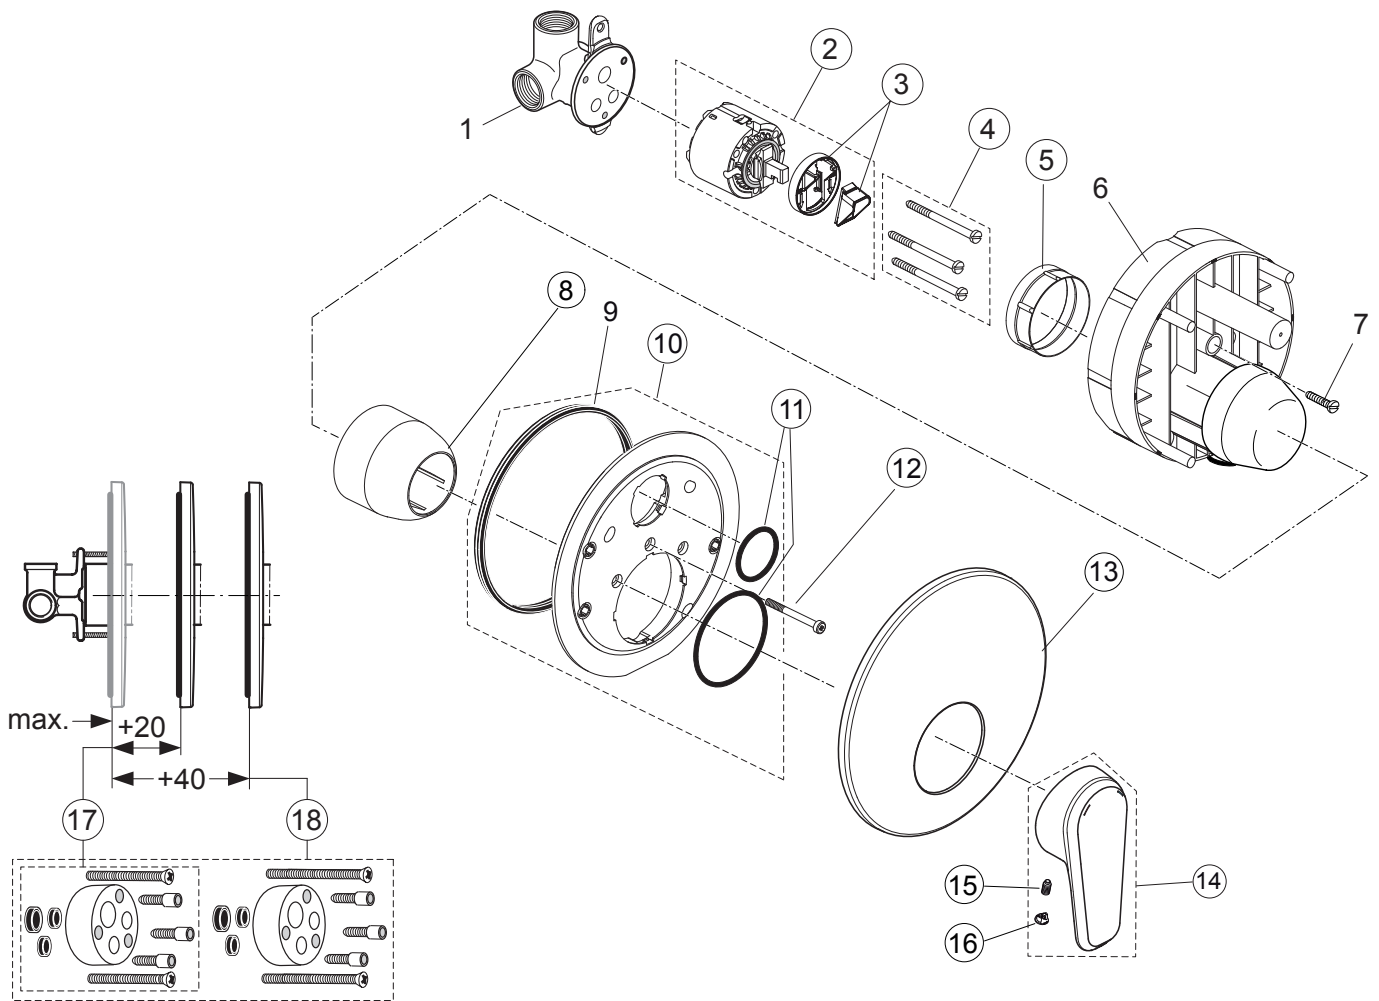

Produced from: Jan. 2018

Single lever shower mixer built-in cpl. chrome
A6998AA

Pos.	Description	Part-Number	Qty.	Pos.	Description	Part-Number	Qty.
1	Body (shower only)			11	O - ring set	A 961 649 NU*	1 Set
2	Cartridge Ø 47	A 960 500 NU	1 pcs	12	Cylindrical screw M4x30	A 960 559 NU	1 pcs
3	ECO-Kit	A 860 700 NU	1 Set	13	Escutcheon Ø 163 Shower	A 860 946 AA	1 pcs
4	Cylindrical screw	A 963 176 NU	3 pcs	14	Lever cpl. with Logo Vidima	A 861 282 AA	1 Set
5	Fixation ring	A 963 298 NU	1 pcs	15	Thread pin M5x10 DIN 915	A 963 309 NU	1 pcs
6	Plaster guard			16	Cap for handle	B 960 473 AA*	1 pcs
7	Cylindrical screw M4x10			17	Extension kit 20mm	A 961 168 AA	1 Set
8	Cap + pos. 5	A 961 760 AA	1 Set	18	Extension kit 40mm	A 961 462 AA	1 Set
9	Seal ring						
10	Escut. holder cpl.	A 860 899 NU*	1 Set				

*Universal set (not all parts needed)