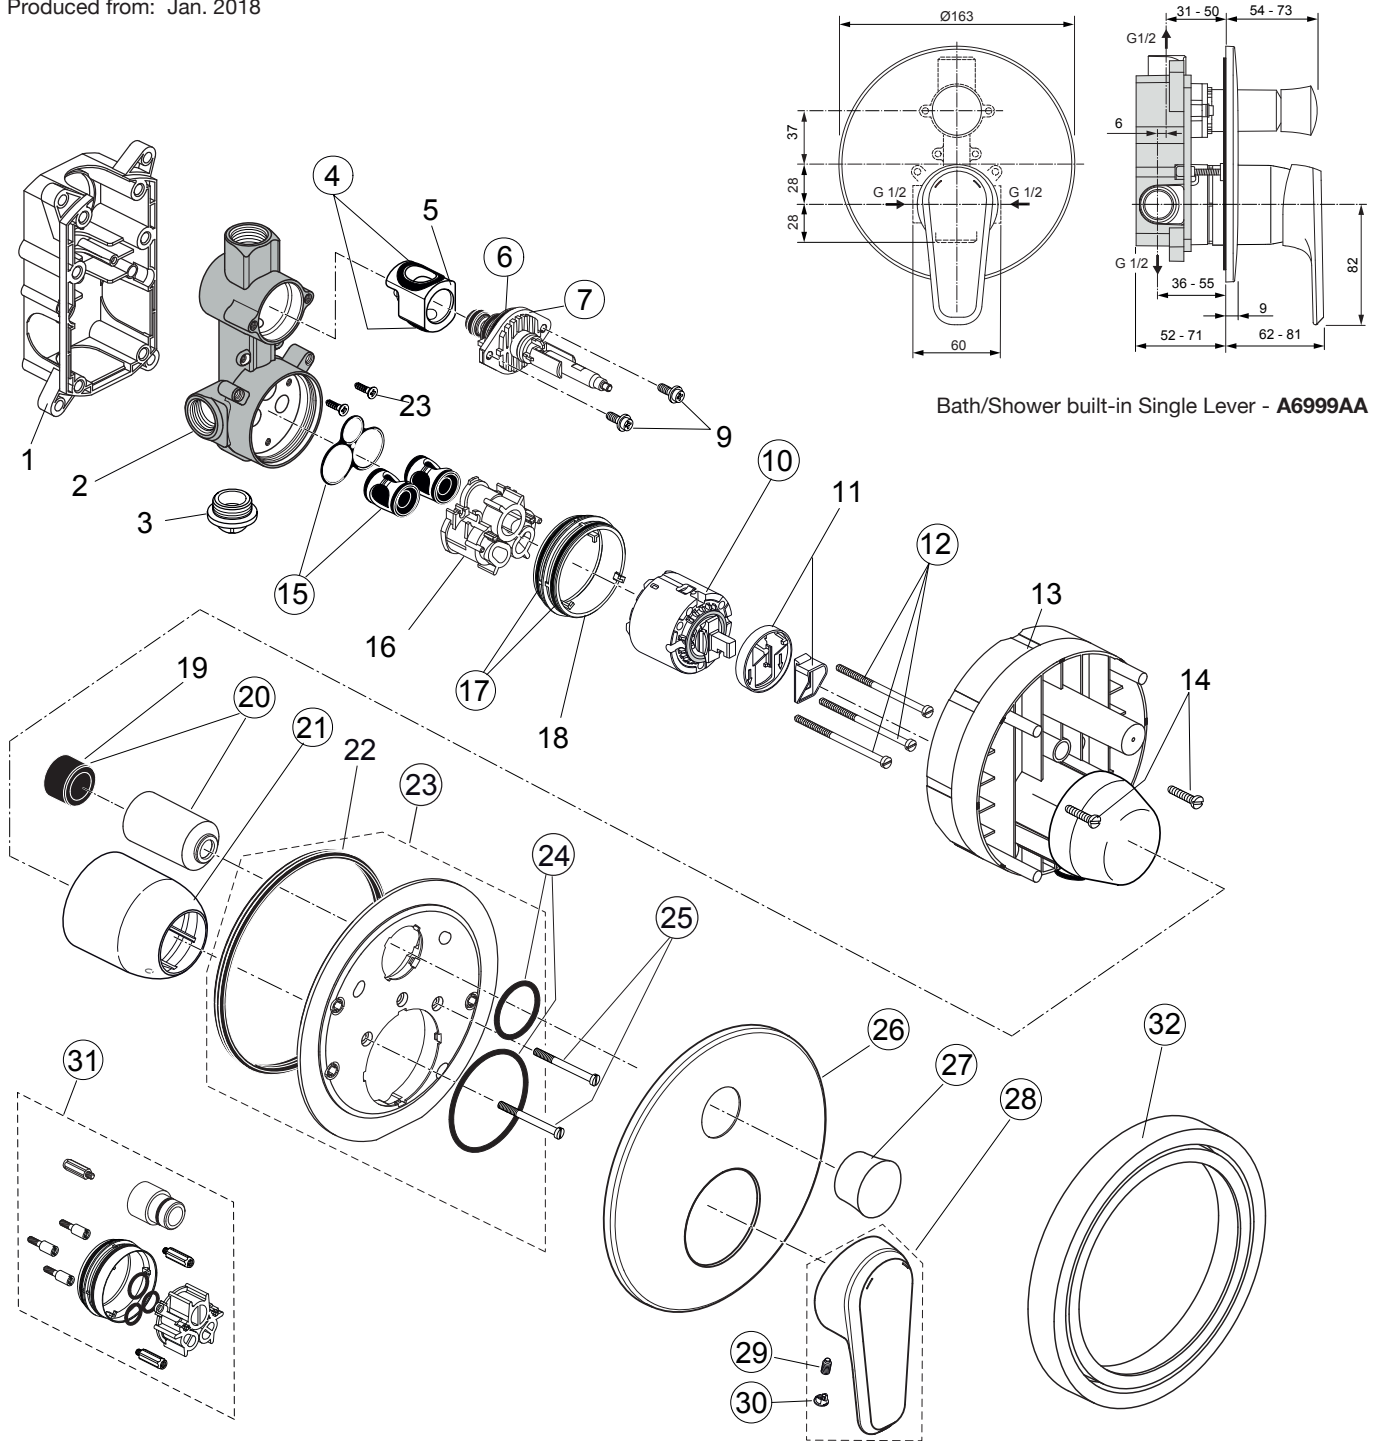

Produced from: Jan. 2018

Bath/Shower built-in Single Lever - A6999AA

Pos.	Description	Part-Number	Qty.	Pos.	Description	Part-Number	Qty.
1	Plastic box			18	Plastic ring		
2	Body ( built-in version )			19	Adapter rubber		
3	Plug G1/2			20	Cover / Cap for diverter	<b>A 860 902 AA</b>	1 Set
4	O - ring set	<b>A 963 523 NU</b>	1 Set	21	Cap	<b>A 963 571 AA*</b>	1 pcs
5	Insert for diverter			22	Seal ring ( Profil		
6	O - ring Ø 28,3 x 1,78	<b>A 963 925 NU</b>	1 pcs	23	Escut. holder cpl. +pos25	<b>A 860 899 NU*</b>	1 Set
7	Diverter complete	<b>A 963 952 NU</b>	1 Set	24	O - ring set	<b>A 961 649 NU*</b>	1 Set
8	Cover complete + pos.9	<b>A 963 949 NU</b>	1 Set	25	Cylindrical screw M4x39	<b>A 963 176 NU</b>	3 pcs
9	Screw M4 x 12			26	Escutcheon Ø 163 B/S	<b>A 860 945 AA</b>	1 pcs
10	Cartridge with pos.11	<b>A 960 500 NU</b>	1 Set	27	Pull knob	<b>A 860 944 AA</b>	1 pcs
11	Volume control			28	Lever cpl. with Logo Vidima	<b>A 861 282 AA</b>	1 Set
12	Cylindrical screw M4x69	<b>A 963 783 NU</b>	3 pcs	29	Thread pin M5x10 DIN 915	<b>A 963 309 NU</b>	1 pcs
13	Plaster guard			30	Cap for handle	<b>B 960 473 AA*</b>	1 pcs
14	Cylindrical screw M4 x 14			31	Extension kit 20mm	<b>A 6680 AA</b>	1 Set
15	Low noise insert complete	<b>A 963 954 NU</b>	1 Set	32	Distanzframe 20mm	<b>A 6677 AA</b>	1 Set
16	Plastic insert						
17	O - ring Ø 47,3 x 1,78	<b>A 963 526 NU</b>	2 pcs				

\*Universal set (not all parts needed)