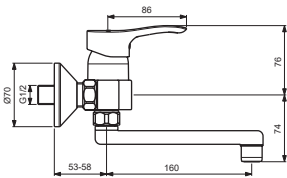

**BC391AA**

**BC392AA**

Pos.	Signify	Spare parts-Nr.	Quantity	Pos.	Signify	Spare parts-Nr.	Quantity
1	Lever,w/logo-set	B961560AA	1 Pcs.	12a	Tubular spout		1 Pcs.
2	Screw M5x6		1 Pcs.	13	Perlator M22x1-B	B964945AA	1 Pcs.
3	Cap decorative	B964696NU	1 Pcs.	13a	Perlator M22x1-A	B960828AA	1 Pcs.
4	Rosette	B961229AA	1 Pcs.	14	S-connection-compl.		1 Pcs.
5	Screw M42x1.5	B961230NU	1 Pcs.	15	S-connector G3/4		2 Pcs.
6	O-Ring Ø39.1x1.3		1 Pcs.	16	Rosette	A963489AA	1 Pcs.
7	Cartridge Ø35mm	B961477NU	1 Pcs.	17	Fiber ring		2 Pcs.
8	Body shower		1 Pcs.	18	Nipple M19x1.5LH		2 Pcs.
9	O-Ring Ø18.2x1.7	B960270NU	2 Pcs.	19	O-Ring Ø17.5x2.4	B960024NU	1 Pcs.
10	Nipple M22x1/G3/4	B960286AA	1 Pcs.	20	Coupling nut		2 Pcs.
10a	Nipple M22x1-M18x1.5	B960018AA	1 Pcs.				
11	O-Ring Ø13x2.5	B960417NU	2 Pcs.				
11a	O-Ring Ø17.5x2.4	B960024NU	1 Pcs.				
12	Tub.spout 160mm-compl.	B960930AA	1 Set				