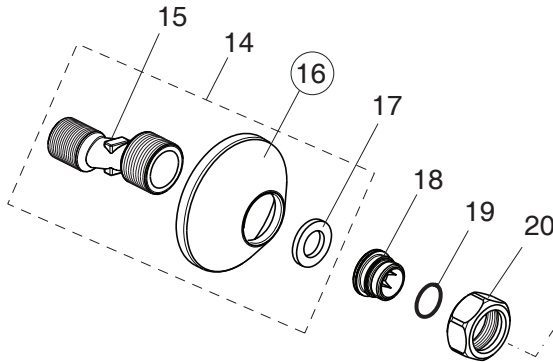

**BC391AA**

**BC392AA**

Pos.	Signify	Spare parts-Nr.	Quantity	Pos.	Signify	Spare parts-Nr.	Quantity
1	Lever,w/logo-set	B961560AA	1 Pcs.	12a	Tubular spout		1 Pcs.
2	Screw M5x6		1 Pcs.	13	Perlator M22x1-B	B964945AA	1 Pcs.
3	Cap decorative	B964696NU	1 Pcs.	13a	Perlator M22x1-A	B960828AA	1 Pcs.
4	Rosette	B961229AA	1 Pcs.	14	S-connection-compl.		1 Pcs.
5	Screw M42x1.5	B961230NU	1 Pcs.	15	S-connector G3/4		2 Pcs.
6	O-Ring Ø39.1x1.3		1 Pcs.	16	Rosette	A963489AA	1 Pcs.
7	Cartridge Ø35mm	B961477NU	1 Pcs.	17	Fiber ring		2 Pcs.
8	Body shower		1 Pcs.	18	Nipple M19x1.5LH		2 Pcs.
9	O-Ring Ø18.2x1.7	B960270NU	2 Pcs.	19	O-Ring Ø17.5x2.4	B960024NU	1 Pcs.
10	Nipple M22x1/G3/4	B960286AA	1 Pcs.	20	Coupling nut		2 Pcs.
10a	Nipple M22x1-M18x1.5	B960018AA	1 Pcs.				
11	O-Ring Ø13x2.5	B960417NU	2 Pcs.				
11a	O-Ring Ø17.5x2.4	B960024NU	1 Pcs.				
12	Tub.spout 160mm-compl.	B960930AA	1 Set				