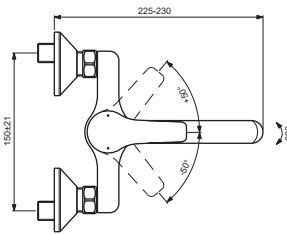

**BC391AA**

**BC392AA**

Pos.	Signify	Spare parts-Nr.	Quantity	Pos.	Signify	Spare parts-Nr.	Quantity
1	Lever,w/logo-set	B961560AA	1 Pcs.	12a	Tubular spout		1 Pcs.
2	Screw M5x6		1 Pcs.	13	Perlator M22x1-B	B964945AA	1 Pcs.
3	Cap decorative	B964696NU	1 Pcs.	13a	Perlator M22x1-A	B960828AA	1 Pcs.
4	Rosette	B961229AA	1 Pcs.	14	S-connection-compl.		1 Pcs.
5	Screw M42x1.5	B961230NU	1 Pcs.	15	S-connector G3/4		2 Pcs.
6	O-Ring Ø39.1x1.3		1 Pcs.	16	Rosette	A963489AA	1 Pcs.
7	Cartridge Ø35mm	B961477NU	1 Pcs.	17	Fiber ring		2 Pcs.
8	Body shower		1 Pcs.	18	Nipple M19x1.5LH		2 Pcs.
9	O-Ring Ø18.2x1.7	B960270NU	2 Pcs.	19	O-Ring Ø17.5x2.4	B960024NU	1 Pcs.
10	Nipple M22x1/G3/4	B960286AA	1 Pcs.	20	Coupling nut		2 Pcs.
10a	Nipple M22x1-M18x1.5	B960018AA	1 Pcs.				
11	O-Ring Ø13x2.5	B960417NU	2 Pcs.				
11a	O-Ring Ø17.5x2.4	B960024NU	1 Pcs.				
12	Tub.spout 160mm-compl.	B960930AA	1 Set				