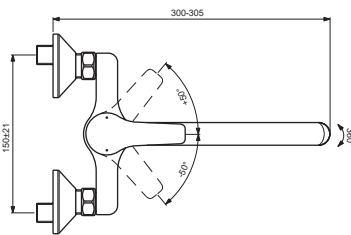

**BC391AA**

**BC392AA**

Pos.	Signify	Spare parts-Nr.	Quantity	Pos.	Signify	Spare parts-Nr.	Quantity
1	Lever,w/logo-set	B961560AA	1 Pcs.	12a	Tubular spout		1 Pcs.
2	Screw M5x6		1 Pcs.	13	Perlator M22x1-B	B964945AA	1 Pcs.
3	Cap decorative	B964696NU	1 Pcs.	13a	Perlator M22x1-A	B960828AA	1 Pcs.
4	Rosette	B961229AA	1 Pcs.	14	S-connection-compl.		1 Pcs.
5	Screw M42x1.5	B961230NU	1 Pcs.	15	S-connector G3/4		2 Pcs.
6	O-Ring Ø39.1x1.3		1 Pcs.	16	Rosette	A963489AA	1 Pcs.
7	Cartridge Ø35mm	B961477NU	1 Pcs.	17	Fiber ring		2 Pcs.
8	Body shower		1 Pcs.	18	Nipple M19x1.5LH		2 Pcs.
9	O-Ring Ø18.2x1.7	B960270NU	2 Pcs.	19	O-Ring Ø17.5x2.4	B960024NU	1 Pcs.
10	Nipple M22x1/G3/4	B960286AA	1 Pcs.	20	Coupling nut		2 Pcs.
10a	Nipple M22x1-M18x1.5	B960018AA	1 Pcs.				
11	O-Ring Ø13x2.5	B960417NU	2 Pcs.				
11a	O-Ring Ø17.5x2.4	B960024NU	1 Pcs.				
12	Tub.spout 160mm-compl.	B960930AA	1 Set				