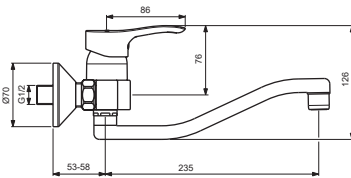

**BC391AA**

**BC392AA**

Pos.	Signify	Spare parts-Nr.	Quantity	Pos.	Signify	Spare parts-Nr.	Quantity
1	Lever,w/logo-set	B961560AA	1 Pcs.	12a	Tubular spout		1 Pcs.
2	Screw M5x6		1 Pcs.	13	Perlator M22x1-B	B964945AA	1 Pcs.
3	Cap decorative	B964696NU	1 Pcs.	13a	Perlator M22x1-A	B960828AA	1 Pcs.
4	Rosette	B961229AA	1 Pcs.	14	S-connection-compl.		1 Pcs.
5	Screw M42x1.5	B961230NU	1 Pcs.	15	S-connector G3/4		2 Pcs.
6	O-Ring Ø39.1x1.3		1 Pcs.	16	Rosette	A963489AA	1 Pcs.
7	Cartridge Ø35mm	B961477NU	1 Pcs.	17	Fiber ring		2 Pcs.
8	Body shower		1 Pcs.	18	Nipple M19x1.5LH		2 Pcs.
9	O-Ring Ø18.2x1.7	B960270NU	2 Pcs.	19	O-Ring Ø17.5x2.4	B960024NU	1 Pcs.
10	Nipple M22x1/G3/4	B960286AA	1 Pcs.	20	Coupling nut		2 Pcs.
10a	Nipple M22x1-M18x1.5	B960018AA	1 Pcs.				
11	O-Ring Ø13x2.5	B960417NU	2 Pcs.				
11a	O-Ring Ø17.5x2.4	B960024NU	1 Pcs.				
12	Tub.spout 160mm-compl.	B960930AA	1 Set				