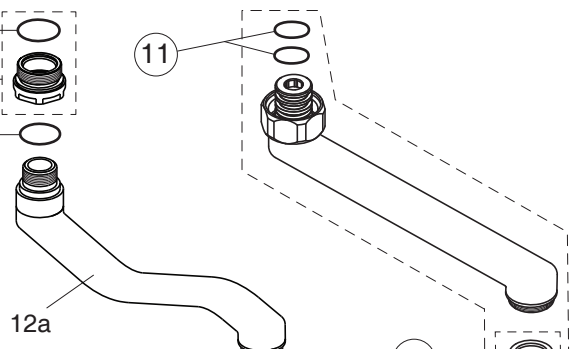

**BC391AA**

**BC392AA**

Pos.	Signify	Spare parts-Nr.	Quantity	Pos.	Signify	Spare parts-Nr.	Quantity
1	Lever,w/logo-set	B961560AA	1 Pcs.	12a	Tubular spout		1 Pcs.
2	Screw M5x6		1 Pcs.	13	Perlator M22x1-B	B964945AA	1 Pcs.
3	Cap decorative	B964696NU	1 Pcs.	13a	Perlator M22x1-A	B960828AA	1 Pcs.
4	Rosette	B961229AA	1 Pcs.	14	S-connection-compl.		1 Pcs.
5	Screw M42x1.5	B961230NU	1 Pcs.	15	S-connector G3/4		2 Pcs.
6	O-Ring Ø39.1x1.3		1 Pcs.	16	Rosette	A963489AA	1 Pcs.
7	Cartridge Ø35mm	B961477NU	1 Pcs.	17	Fiber ring		2 Pcs.
8	Body shower		1 Pcs.	18	Nipple M19x1.5LH		2 Pcs.
9	O-Ring Ø18.2x1.7	B960270NU	2 Pcs.	19	O-Ring Ø17.5x2.4	B960024NU	1 Pcs.
10	Nipple M22x1/G3/4	B960286AA	1 Pcs.	20	Coupling nut		2 Pcs.
10a	Nipple M22x1-M18x1.5	B960018AA	1 Pcs.				
11	O-Ring Ø13x2.5	B960417NU	2 Pcs.				
11a	O-Ring Ø17.5x2.4	B960024NU	1 Pcs.				
12	Tub.spout 160mm-compl.	B960930AA	1 Set				